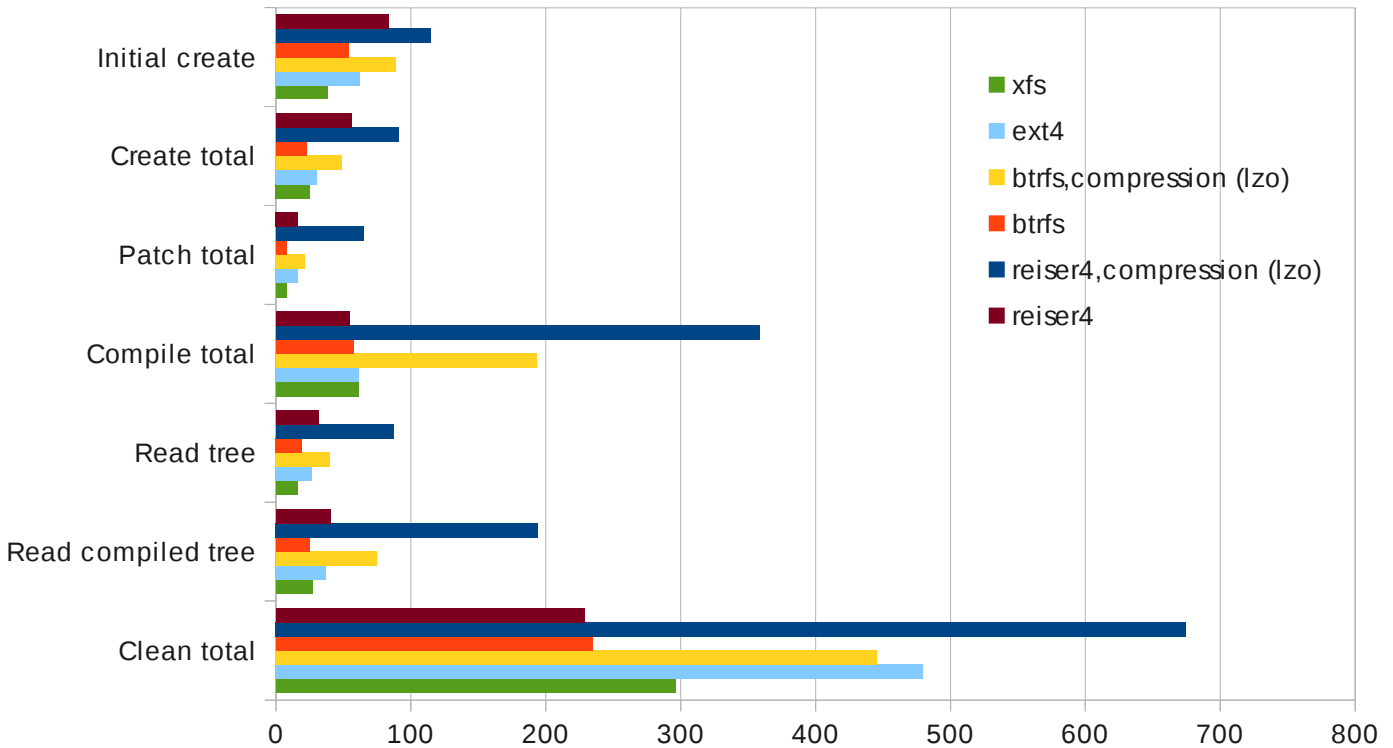

Compilebench-0.6 (c) Oracle

HP xw4600
Intel(R) Core(TM)2 Quad CPU Q9300 2.50GHz
HDD Hitachi HDE72101 7200 RPM
2G RAM
Linux-3.14.1 + reiser4-for-3.14.1.patch
mount options: noatime

Operations, MB/s

Disk space usage, G